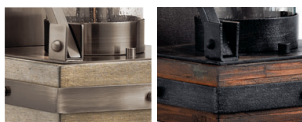

310170AUB

FEATURES

Distressed Antique Gray Faux Wood or Distressed Black Metal Accents

FEATURE

Downlight and 3-Way Switch